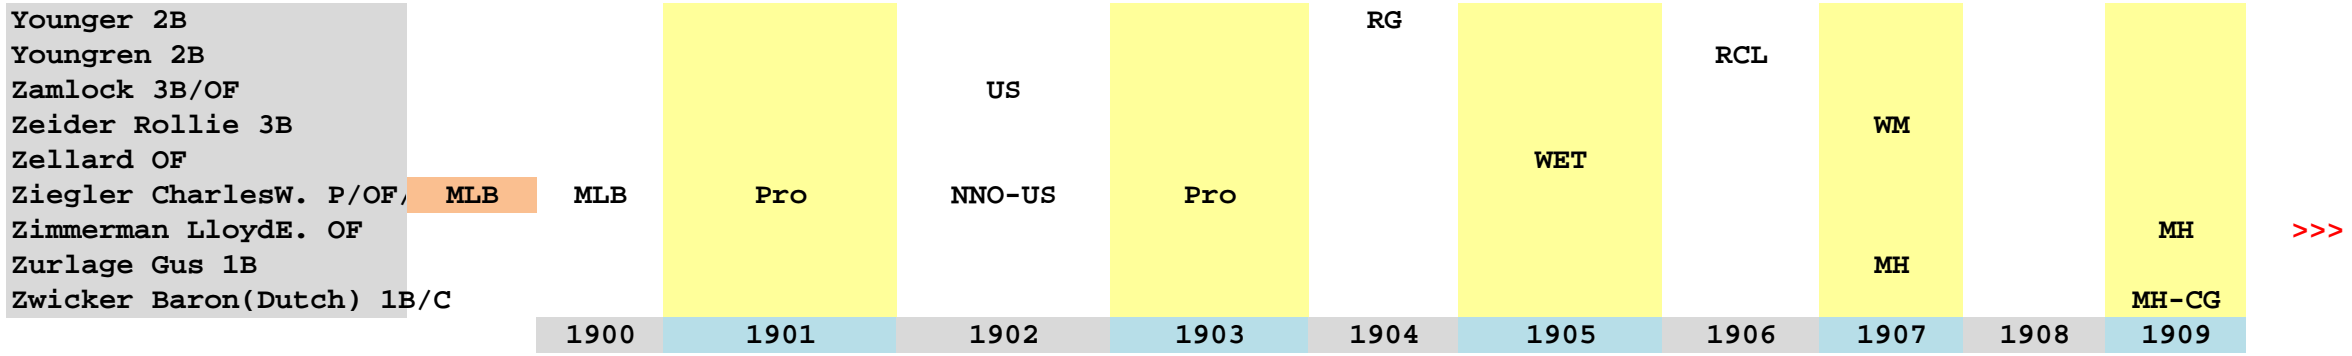

Younger 2B
Youngren 2B
Zamlock 3B/OF
Zeider Rollie 3B
Zellard OF
Ziegler CharlesW. P/OF,
Zimmerman LloydE. OF
Zurlage Gus 1B
Zwicker Baron(Dutch) 1B/C

>>>