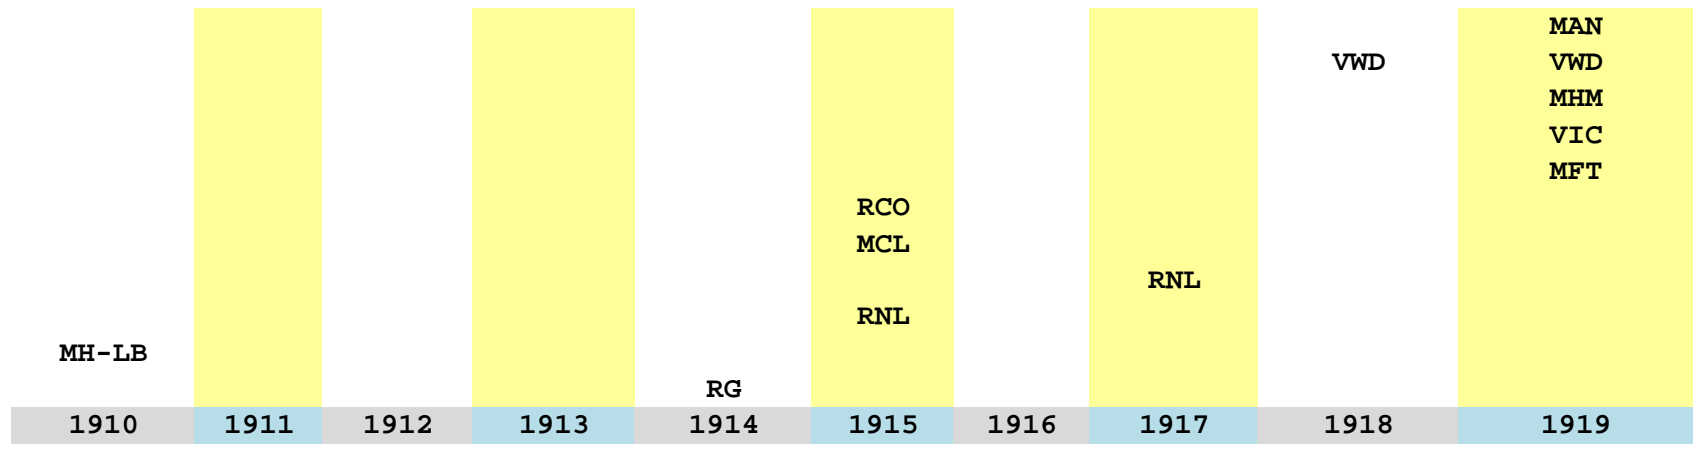

Young OF
Young Ralph OF
Yuill J.H.(Hop) OF
Zaccarelli P
Zacho OF
Zack P
Zavitz OF
Zech OF
Zimcoski P/2B
Zimmerman LloydE. OF
Zoellers OF

>>>